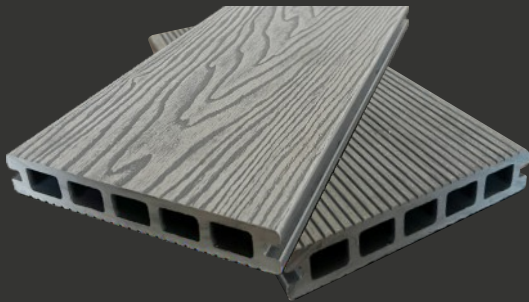

Composite Joist

3.6m (L) x 50mm x 30mm

Plastics Pedestals

Adjustable 15-20mm

Deck Joist Tape

50mm (W) x 20m (L)

Please see our website
for all installation guides

www.enterprisebp.co.uk

decking

evolved range

3.6m (L) / 4.8m (L) x 148mm (W) x 25mm (H)

 **Slate Grey**
3.6m (L) / 4.8m (L)

 **Anthracite**
3.6m (L) / 4.8m (L)

 **Black**
3.6m (L)

 **Ash White**
3.6m (L)

 **Brown**
3.6m (L)