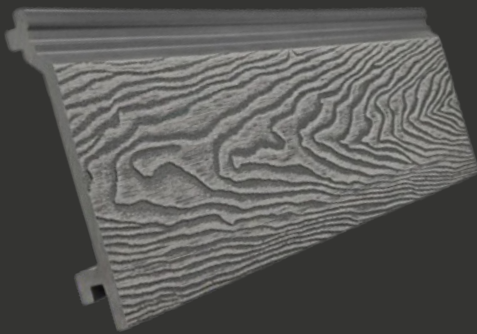

 Walnut

External

L-Trim

Internal

cladding

traditional 3c range

3.6m (L) x 145mm (W) x 21mm (H)

 Slate Grey

 Anthracite

 Teak

 Ash White

 3.6m Lengths  Low Maintenance  Quick Install  10 Year Guarantee

balustrade

evolved range

1.5m (L) x 1.1m (H)

 Slate Grey