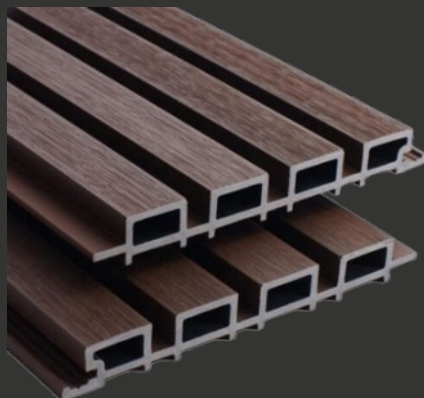

cladding

slatted sg range

2.5m (L) x 219mm (W) x 26mm (H)

Walnut