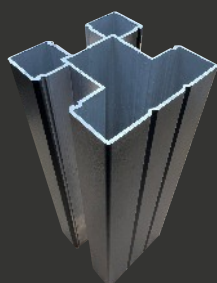

1x Aluminium Post
2.4m / 3m x 68mm x 68mm

1x Post Cap

2x Post Insert
2.4m

1x Base Rail & 1x Top Rail
1.83m

aluminium end post kit

1x Aluminium Post 1x Post Cap 2x Post Inserts

1x Aluminium Post
2.4m / 3m x 68mm x 68mm