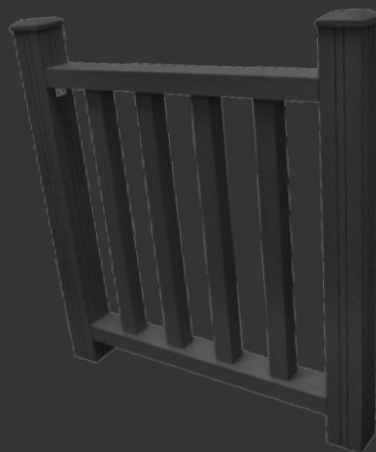

Anthracite