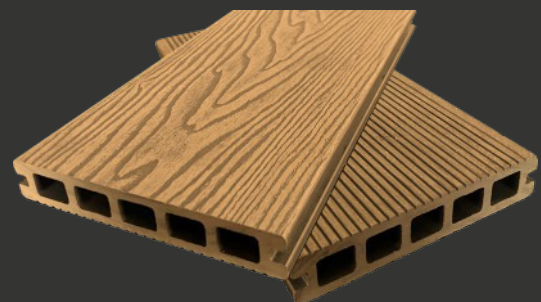

Composite Joist

3.6m (L) x 50mm x 30mm

Plastics Pedestals

Adjustable 15-20mm

Deck Joist Tape

50mm (W) x 20m (L)

Please see our website
for all installation guides

www.enterprisebp.co.uk

decking

evolved range

3.6m (L) / 4.8m (L) x 148mm (W) x 25mm (H)

 **Slate Grey**
3.6m (L) / 4.8m (L)

 **Anthracite**
3.6m (L) / 4.8m (L)

 **Black**
3.6m (L)

 **Ash White**
3.6m (L)

 **Brown**
3.6m (L)

 **Oak**
3.6m (L) / 4.8m (L)

decking

accessories

available in all colours

End-Boards

3.6m x 148mm x 25mm

L-Trims

3.6m x 53mm x 41mm