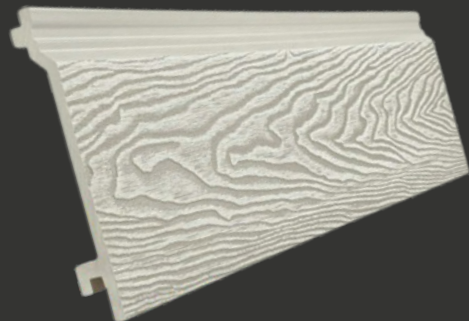

 Anthracite

 Teak

 Ash White

 3.6m Lengths  Low Maintenance  Quick Install  10 Year Guarantee

balustrade

evolved range

1.5m (L) x 1.1m (H)

 Slate Grey