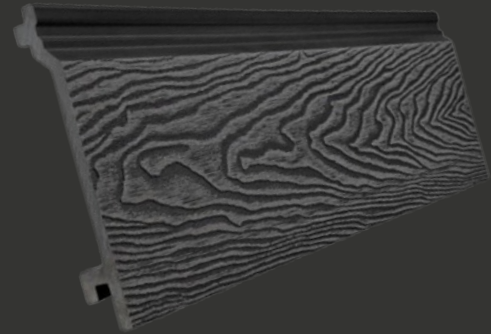

 Walnut

External

L-Trim

Internal

cladding

traditional 3c range

3.6m (L) x 145mm (W) x 21mm (H)

 Slate Grey

 Anthracite

 Teak

 Ash White

 3.6m Lengths  Low Maintenance  Quick Install  10 Year Guarantee

balustrade

evolved range

1.5m (L) x 1.1m (H)

 Slate Grey