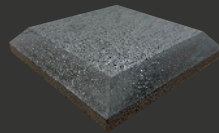

composite post kit

1x Composite Post 1x Post Cap 2x Post Insert 1x Base Rail 1x Top Rail

1x Post Cap

composite end post kit

1x Composite Post 1x Post Cap 2x Post Inserts

1x Post Cap

accessories