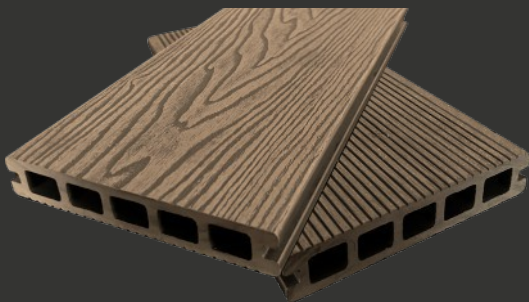

Composite Joist

3.6m (L) x 50mm x 30mm

Plastics Pedestals

Adjustable 15-20mm

Deck Joist Tape

50mm (W) x 20m (L)

Please see our website
for all installation guides

www.enterprisebp.co.uk

decking

evolved range

3.6m (L) / 4.8m (L) x 148mm (W) x 25mm (H)

 **Slate Grey**
3.6m (L) / 4.8m (L)

 **Anthracite**
3.6m (L) / 4.8m (L)

 **Black**
3.6m (L)

 **Ash White**
3.6m (L)

 **Brown**
3.6m (L)

 **Oak**
3.6m (L) / 4.8m (L)

decking

accessories

available in all colours

End-Boards

3.6m x 148mm x 25mm

L-Trims

3.6m x 53mm x 41mm