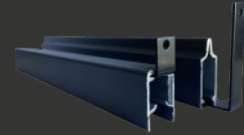

1x Composite Post 1x Post Cap 2x Post Insert 1x Base Rail 1x Top Rail

1x Composite Post
2.4m / 3m x 100mm x 100mm

1x Post Cap

2x Post Insert
2.4m

1x Base Rail & 1x Top Rail
1.83m

composite end post kit

1x Composite Post 1x Post Cap 2x Post Inserts