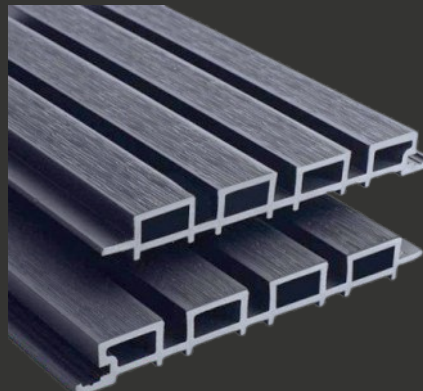

www.enterprisebp.co.uk

cladding

slatted sg range

2.5m (L) x 219mm (W) x 26mm (H)

 Cedar

 Charcoal

 Antique

 Dark Grey