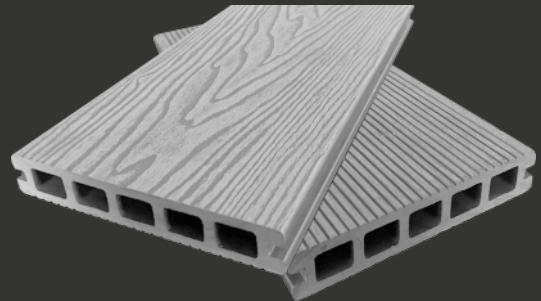

Composite Joist

3.6m (L) x 50mm x 30mm

Plastics Pedestals

Adjustable 15-20mm

Deck Joist Tape

50mm (W) x 20m (L)

Please see our website
for all installation guides

www.enterprisebp.co.uk

decking

evolved range

3.6m (L) / 4.8m (L) x 148mm (W) x 25mm (H)

 **Slate Grey**
3.6m (L) / 4.8m (L)

 **Anthracite**
3.6m (L) / 4.8m (L)

 **Black**
3.6m (L)

 **Ash White**
3.6m (L)

 **Brown**
3.6m (L)

 **Oak**
3.6m (L) / 4.8m (L)

decking

accessories

available in all colours

End-Boards

3.6m x 148mm x 25mm

L-Trims

3.6m x 53mm x 41mm