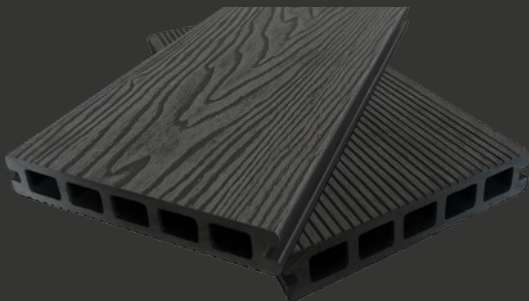

Composite Joist

3.6m (L) x 50mm x 30mm

Plastics Pedestals

Adjustable 15-20mm

Deck Joist Tape

50mm (W) x 20m (L)

Please see our website
for all installation guides

www.enterprisebp.co.uk

decking

evolved range

3.6m (L) / 4.8m (L) x 148mm (W) x 25mm (H)

 **Slate Grey**
3.6m (L) / 4.8m (L)

 **Anthracite**
3.6m (L) / 4.8m (L)

 **Black**
3.6m (L)

 **Ash White**
3.6m (L)

 **Brown**
3.6m (L)

 **Oak**
3.6m (L) / 4.8m (L)

decking

accessories

available in all colours

End-Boards

3.6m x 148mm x 25mm

L-Trims

3.6m x 53mm x 41mm