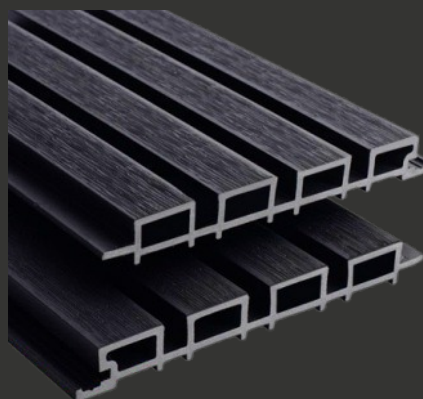

www.enterprisebp.co.uk

cladding

slatted sg range

2.5m (L) x 219mm (W) x 26mm (H)

 Cedar

 Charcoal

 Antique

 Dark Grey