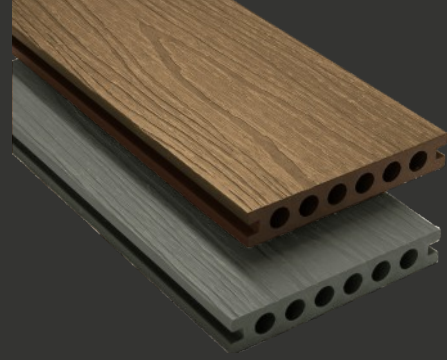

1 Board ... 2 Colours

 Light Grey

 Charcoal

 Antique

 Golden Teak

20 Year
Guarantee

www.enterprisebp.co.uk

1 Board ...
2 Colours

www.enterprisebp.co.uk

cladding

slatted sg range

2.5m (L) x 219mm (W) x 26mm (H)

 Cedar

 Charcoal

 Antique

 Dark Grey