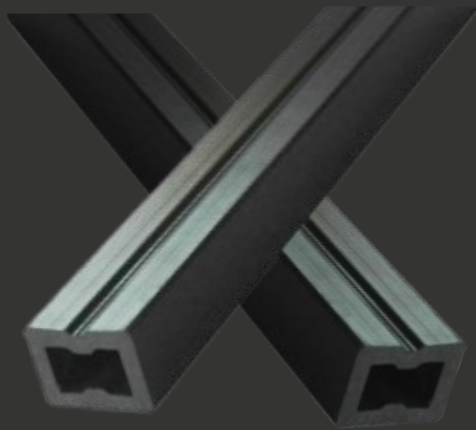

Balustrade

balustrade enhanced range	9
---------------------------	---

Fencing

sg / armour range	10
evolved range	11
composite posts	12
aluminium posts	13
decorative screens / trellis	14

sub-frame accessories

Composite Joist

3.6m (L) x 50mm x 30mm

Plastics Pedestals

Adjustable 15-20mm

Deck Joist Tape

50mm (W) x 20m (L)

Please see our website
for all installation guides

www.enterprisebp.co.uk