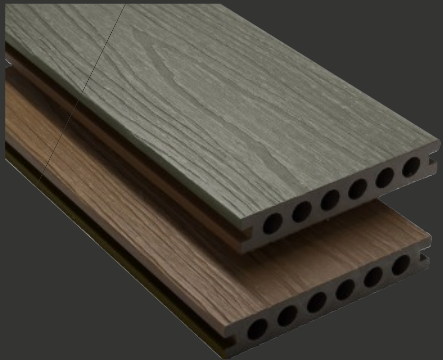

1 Board ... 2 Colours

 Light Grey

 Charcoal

 Antique

 Golden Teak

20 Year
Guarantee

www.enterprisebp.co.uk

1 Board ...
2 Colours

www.enterprisebp.co.uk

cladding

slatted sg range

2.5m (L) x 219mm (W) x 26mm (H)

 Cedar

 Charcoal

 Antique

 Dark Grey