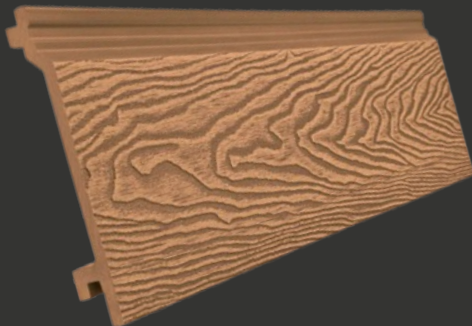

 Anthracite

 Teak

 Ash White

 3.6m Lengths  Low Maintenance  Quick Install  10 Year Guarantee

balustrade

evolved range

1.5m (L) x 1.1m (H)

 Slate Grey