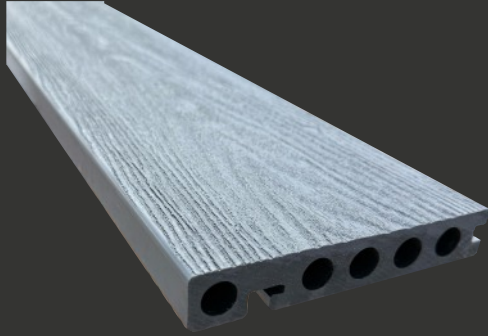

decking

evolved range

3.6m (L) / 4.8m (L) x 148mm (W) x 25mm (H)

 **Slate Grey**
3.6m (L) / 4.8m (L)

 **Anthracite**
3.6m (L) / 4.8m (L)

 **Black**
3.6m (L)

 **Ash White**
3.6m (L)

 **Brown**
3.6m (L)

 **Oak**
3.6m (L) / 4.8m (L)

decking

accessories

available in all colours

End-Boards

3.6m x 148mm x 25mm

L-Trims

3.6m x 53mm x 41mm