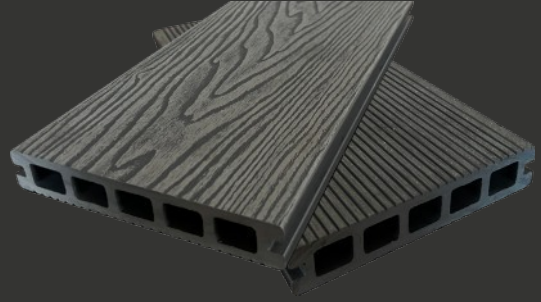

Composite Joist

3.6m (L) x 50mm x 30mm

Plastics Pedestals

Adjustable 15-20mm

Deck Joist Tape

50mm (W) x 20m (L)

Please see our website
for all installation guides

www.enterprisebp.co.uk

decking

evolved range

3.6m (L) / 4.8m (L) x 148mm (W) x 25mm (H)

 **Slate Grey**
3.6m (L) / 4.8m (L)

 **Anthracite**
3.6m (L) / 4.8m (L)

 **Black**
3.6m (L)

 **Ash White**
3.6m (L)

 **Brown**
3.6m (L)

 **Oak**
3.6m (L) / 4.8m (L)

decking

accessories

available in all colours

End-Boards

3.6m x 148mm x 25mm

L-Trims

3.6m x 53mm x 41mm