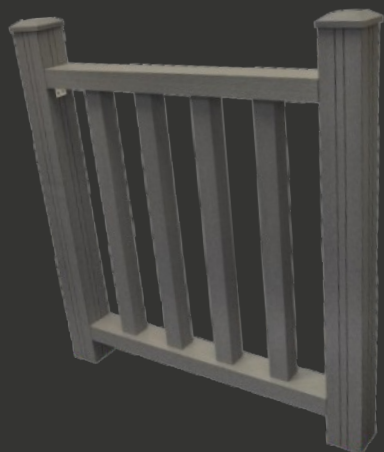

 Anthracite

 Teak

 Ash White

 3.6m Lengths  Low Maintenance  Quick Install  10 Year Guarantee

balustrade

evolved range

1.5m (L) x 1.1m (H)

 Slate Grey