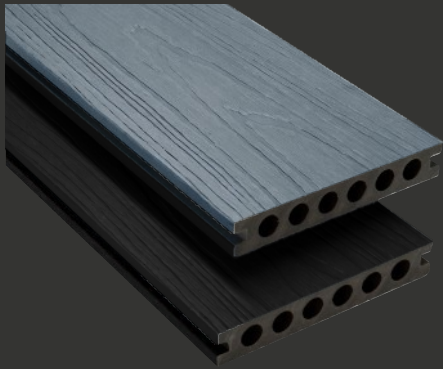

decking

armour 7h range

3.6m (L) x 138mm (W) x 23mm (H)

1 Board ... 2 Colours

Light Grey